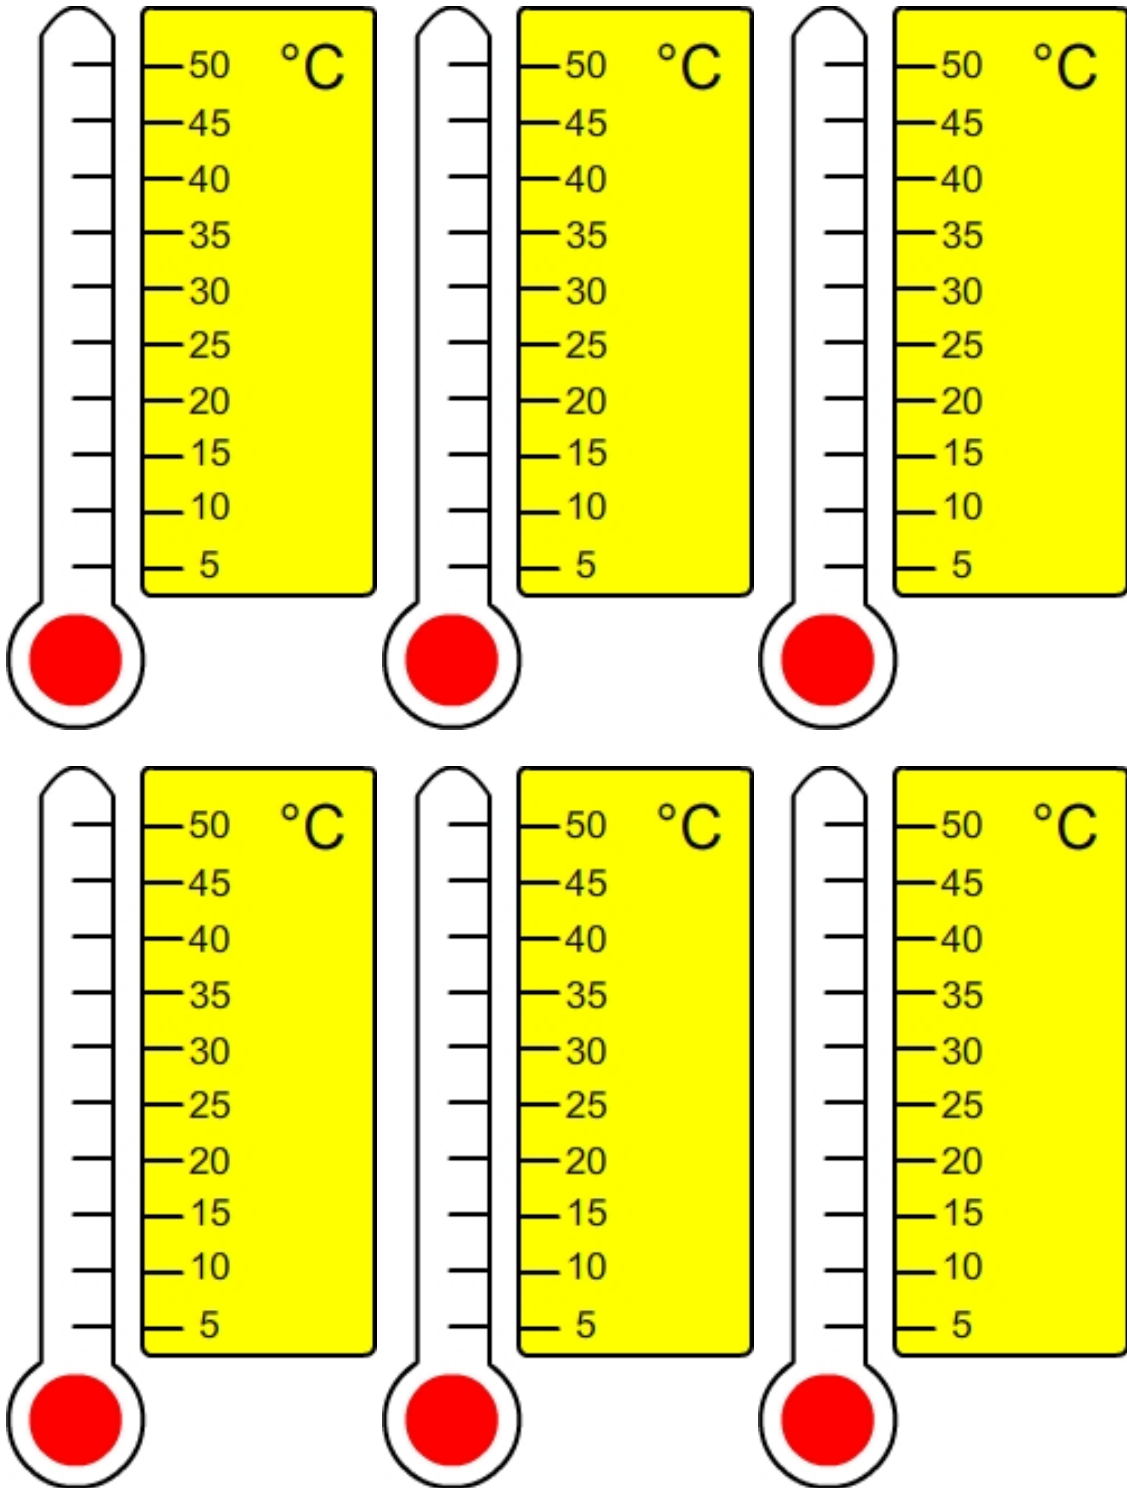

www.TeacherLED.com

Visit the website for the matching online resource