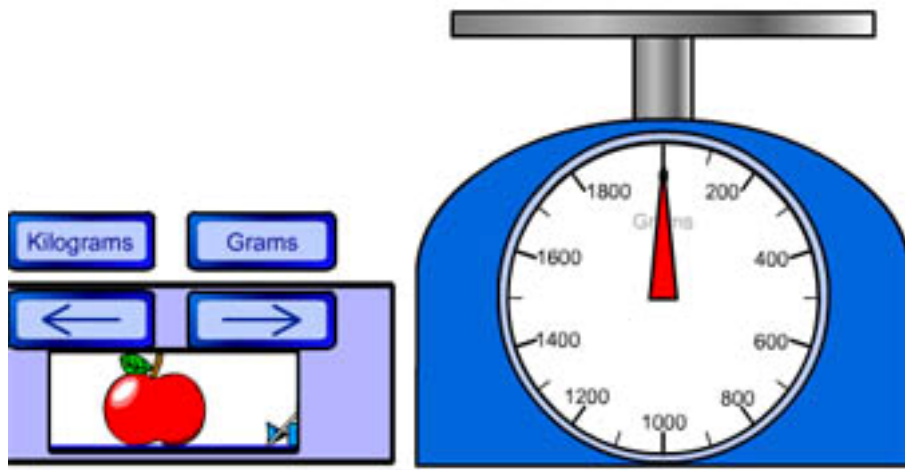

Visit the website for the matching online resource

Dial Scales

On-line resource instructions.

Use this learning resource to simulate using a traditional dial scale in a lesson.

Use the kilograms and grams button to change the scale on the dial. The arrows move along the different items. Click an item to replace the one on the scales with this item.